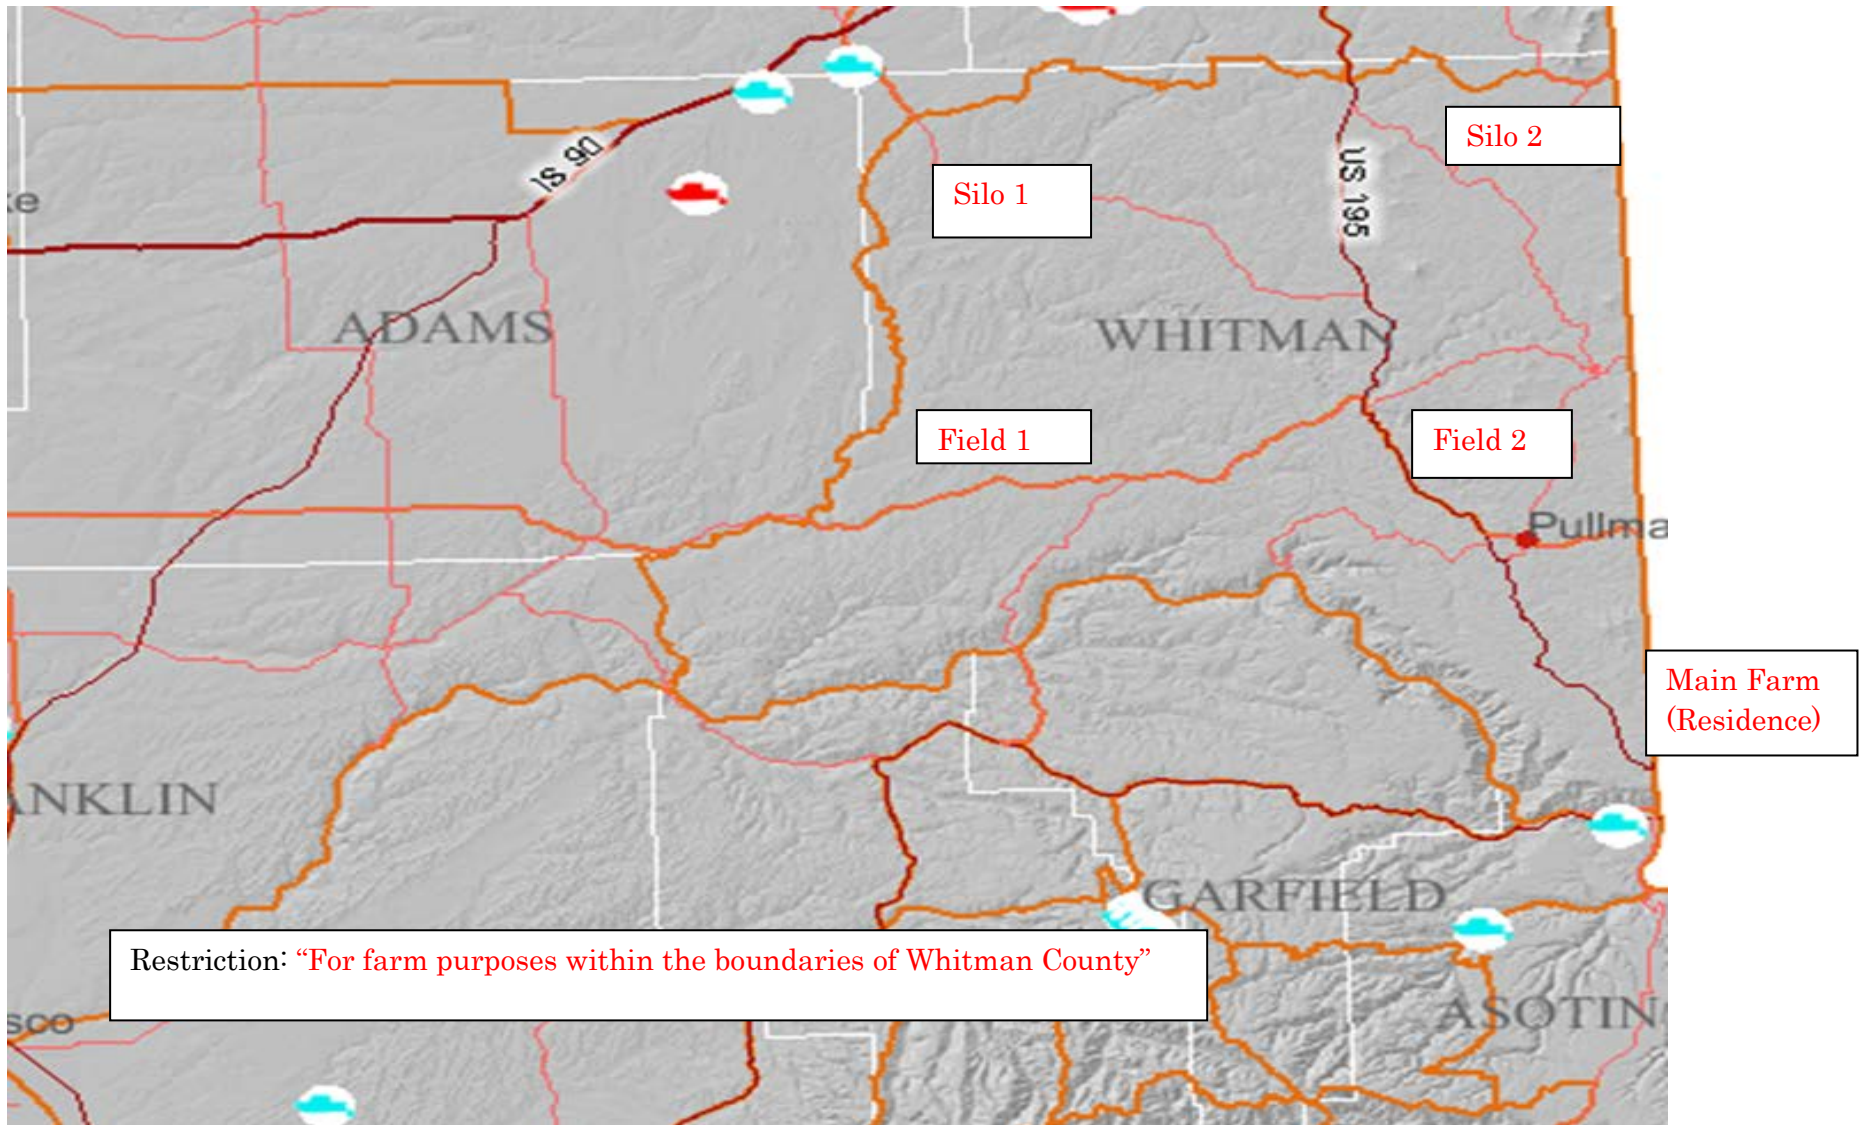

Sample maps

For agricultural permit applications

Sample 1

Sample 2

Sample 2

Sample 3

Sample 4

Farm Address
123 - 1st Street
Rockford, WA

Restriction: "For farm purposes within a 20 mile radius starting at 123 1st street Rockford WA, 99030".