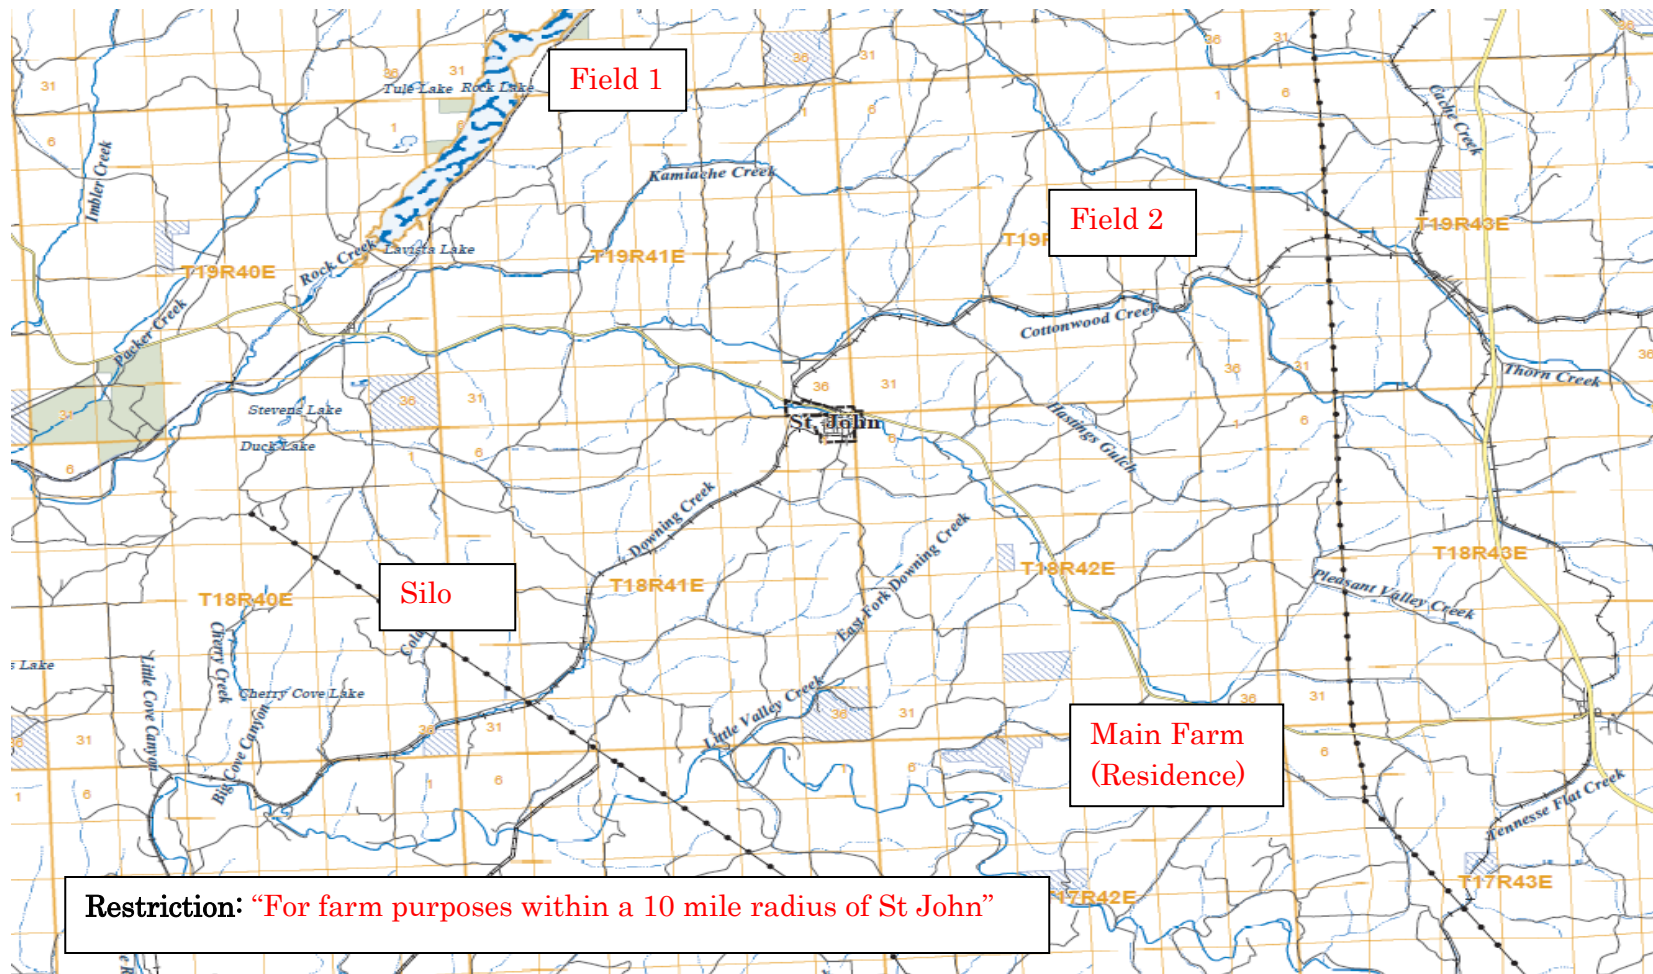

Sample maps

For agricultural permit applications

Sample 1

Sample 2

Sample 2

Sample 3

Sample 4

Farm Address
123 - 1st Street
Rockford, WA

Restriction: "For farm purposes within a 20 mile radius starting at 123 1st street Rockford WA, 99030".