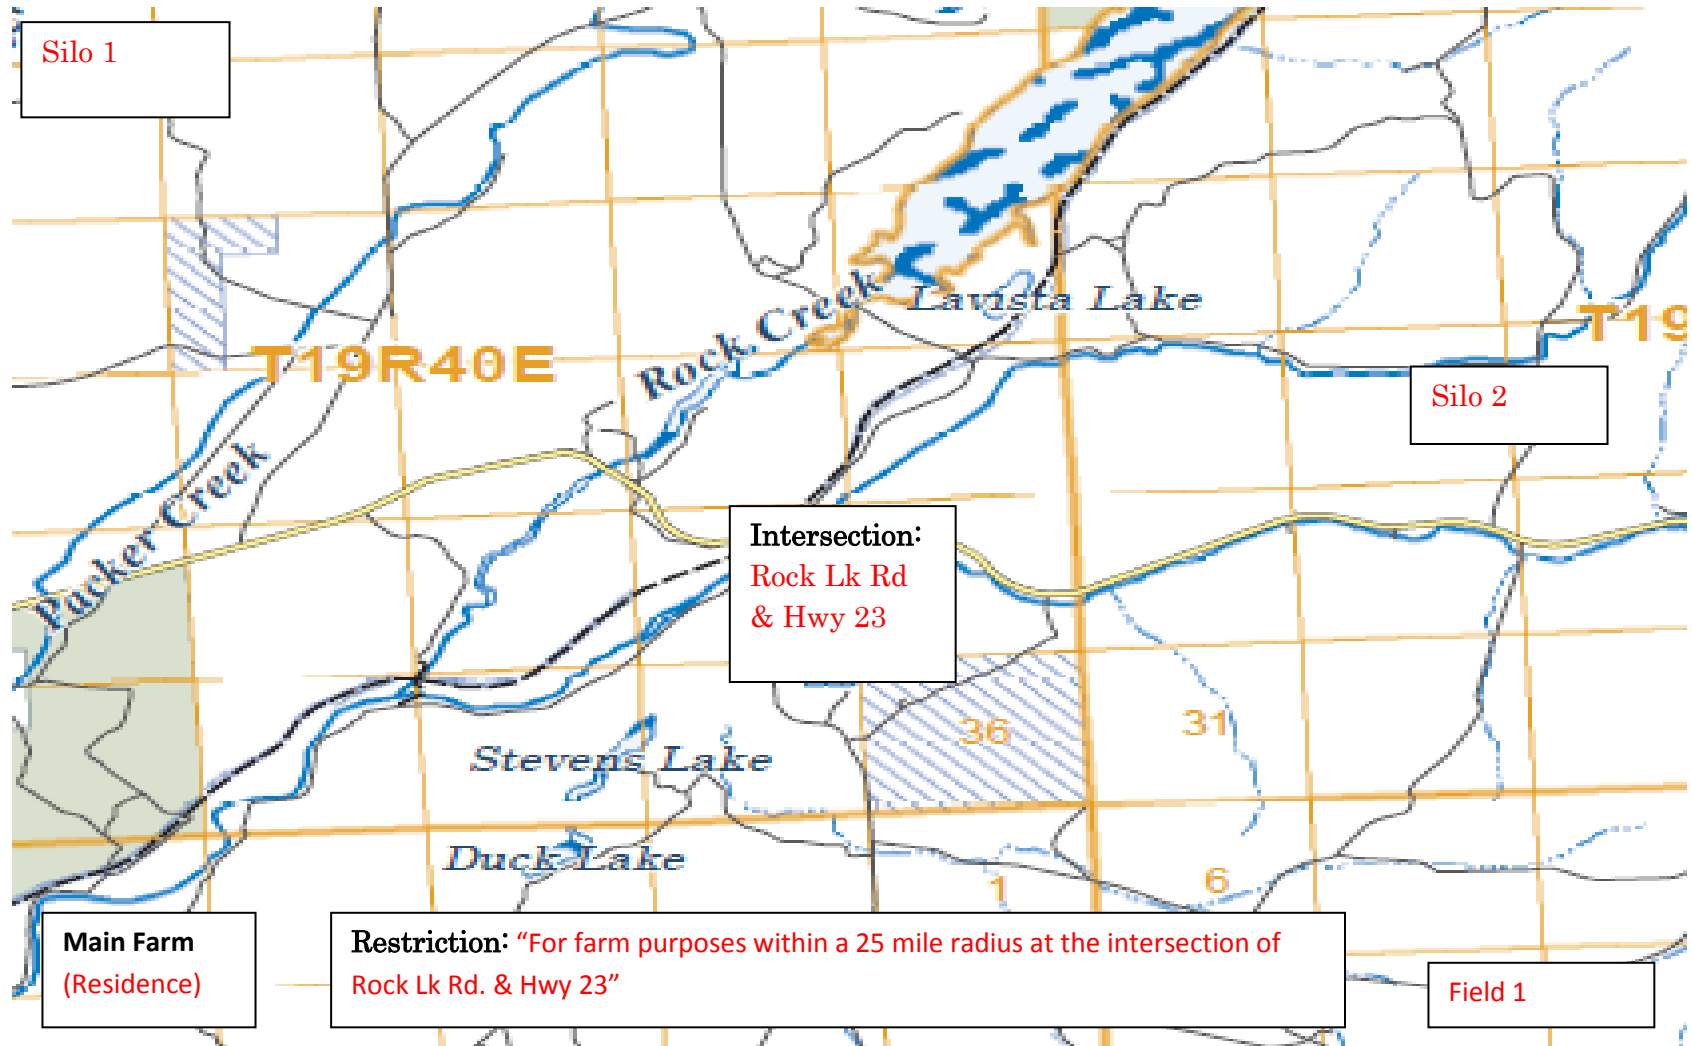

Sample maps

For agricultural permit applications

Sample 1

Sample 2

Sample 2

Sample 3

Sample 4

Farm Address
123 - 1st Street
Rockford, WA

Restriction: "For farm purposes within a 20 mile radius starting at 123 1st street Rockford WA, 99030".